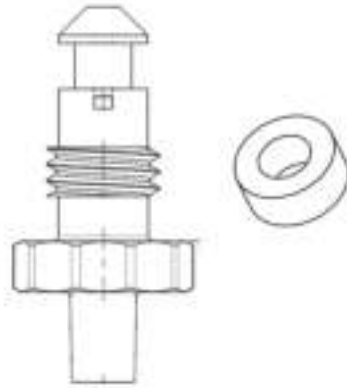

Replacement Parts and Kits – Racor Turbine Series | #RK 30476

 [View Series Page](#)

Local Contact

Parker Sales Company UK

Tachbrook Park Drive

Tachbrook Park

Warwick

United Kingdom

[Share / Email](#)

Technical Specifications

Filter Housing Series:

500FG (2002 to Present), 900/1000FH

Component Type:

Bowl and Drain

Kit Type:

Drain Kit

Product Series:

Turbine Housing Parts

Brand:

Racor

Includes:

Self-venting Drain Kit

Application:

Requires bowl removal to service