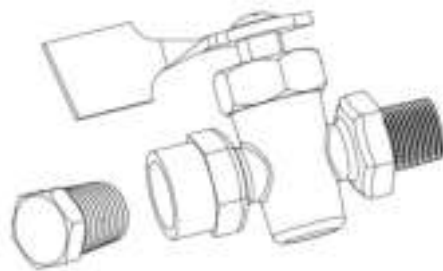

# Replacement Parts and Kits – Racor Turbine Series | #RK 19492

 [View Series Page](#)