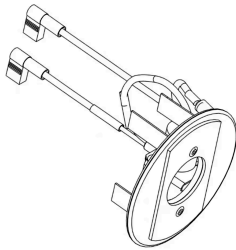

## Replacement Parts and Kits – Racor Turbine Series

Part #: RK15438-01

Heater Only Kit for 500FG - 12 vdc, 100 watt

[View Series Page](#) [Share / Email](#) [Print](#)

### Technical Specifications

Product Series:	Turbine Housing Parts	Includes:	Heater Kit - 12 vdc, 100 watt
Component Type:	Heater	Application:	Use with RK 11861 Heater Relay Kit - 12 vdc
Filter Housing Series:	500FG - 12 vdc, 100 watt	Kit Type:	Heater Only Kit
Brand:	Racor		