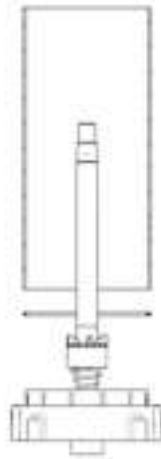

Replacement Parts and Kits – Racor Turbine Series | #RK11-2010

 [View Series Page](#)

Local Contact

Parker Sales Company UK

Tachbrook Park Drive

Tachbrook Park

Warwick

United Kingdom

[Share / Email](#)

Technical Specifications

Component Type:

Housing and Bracket

Filter Housing Series:

1000FH

Kit Type:

900/1000FH Body/Housing/Return Tube

Product Series:

Turbine Housing Parts

Brand:

Racor

Includes:

RK11007 Bowl/Lid Gasket x2, RK 11542 Cap Screw Bowl Fasteners (set of 4)

Application:

N/A

Parts for individual housing include:

- Bowl and Drain
- Centrifuge Parts / Checkball
- Heater
- Housing and Bracket
- Seal
- T-Handle/Lid

Parts for manifolded units (two or more housings on a mounting bracket) include: