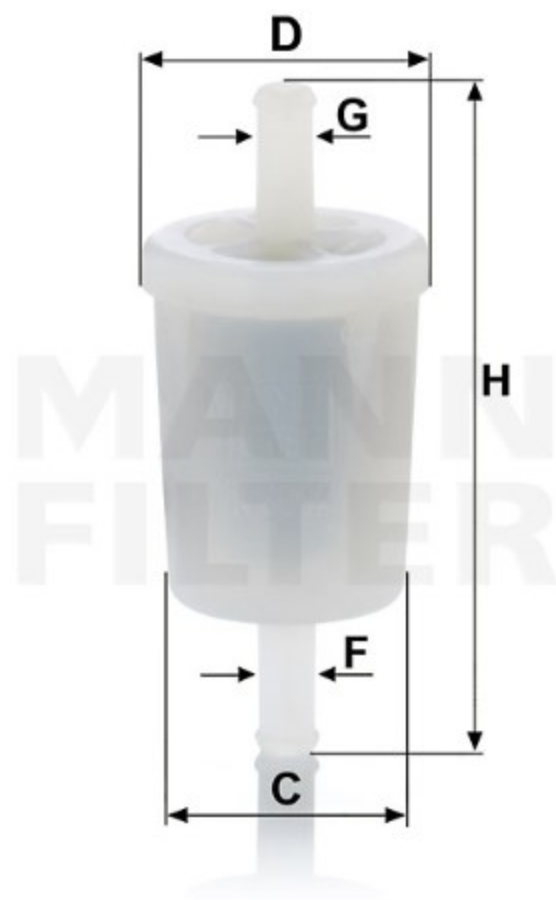

Search catalog...

WK 3002

MANN-FILTER

Application

Cross reference

Product description

Filter type	Fuel Filter
GTIN code	4011558344894
Delivery status	Available

Dimensions (mm)

D	26
F	6
G	6
H	60

REACH information