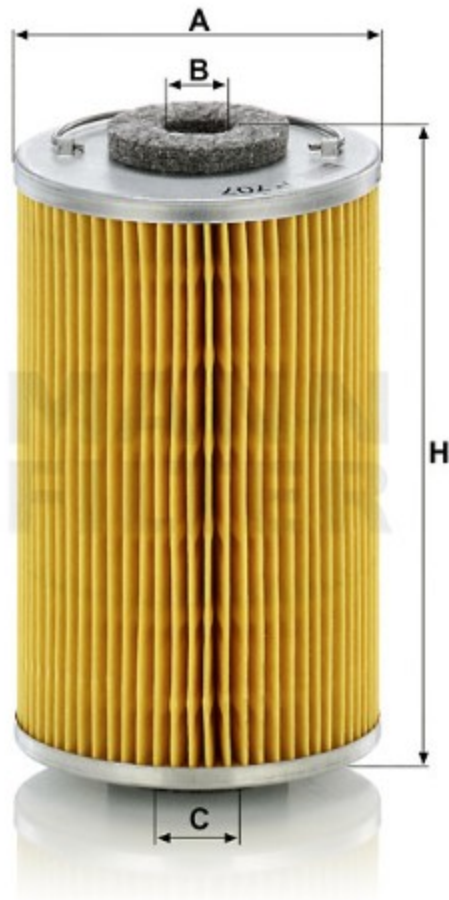

Katalog durchsuchen...

**P707x**

Return

**MANN FILTER**

use

comparison numbers

### Product description

<b>filter type</b>	Fuel filter, air filter secondary element
<b>GTIN code</b>	4011558555900
<b>status</b>	available
<b>product details</b>	with seal.

### Dimensions (mm)

<b>A</b>	65
<b>B</b>	13
<b>C</b>	13
<b>H</b>	116

360°

REACH information