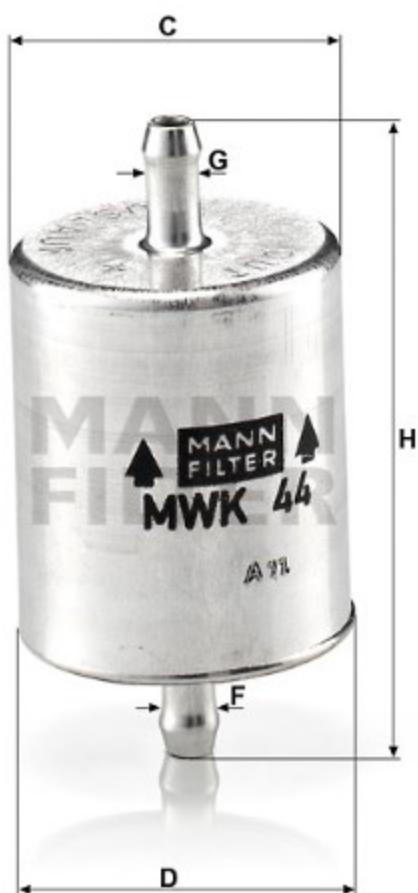

Katalog durchsuchen...

MWK 44

Return

MANN FILTER

use

comparison numbers

Product description

filter type	fuel filter
GTIN code	4011558760007
status	available

Dimensions (mm)

C	50
D	50
f	8th
G	8th
H	94

360°

REACH information