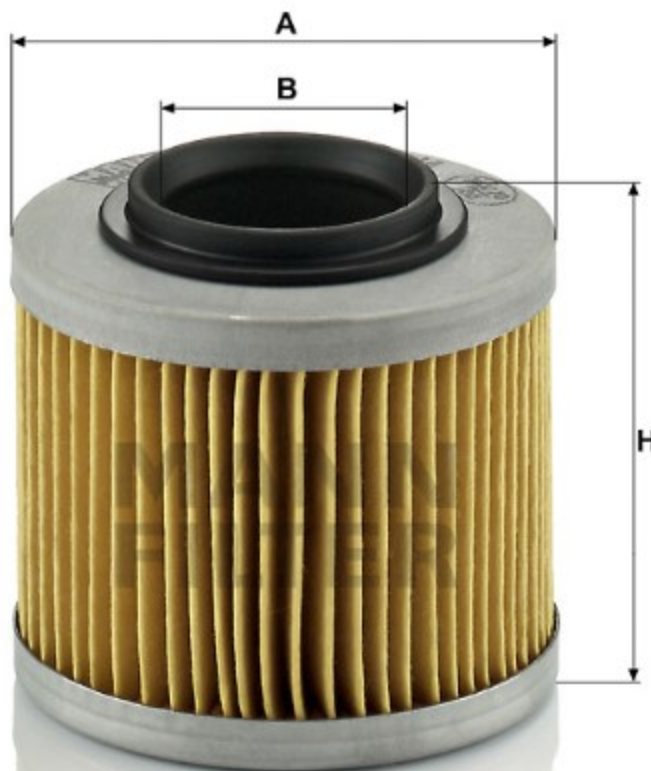

Katalog durchsuchen...

MH 65/1

Return

MANN FILTER

use

comparison numbers

### Product description

filter type	oil filter
GTIN code	4011558844202
status	available

### Dimensions (mm)

<b>A</b>	55
<b>B</b>	25
<b>H</b>	52
<b>UGV<sup>1</sup></b>	1.20

1 Cracking pressure by-pass valve (bar)  
2 non-return valve

360°

REACH information