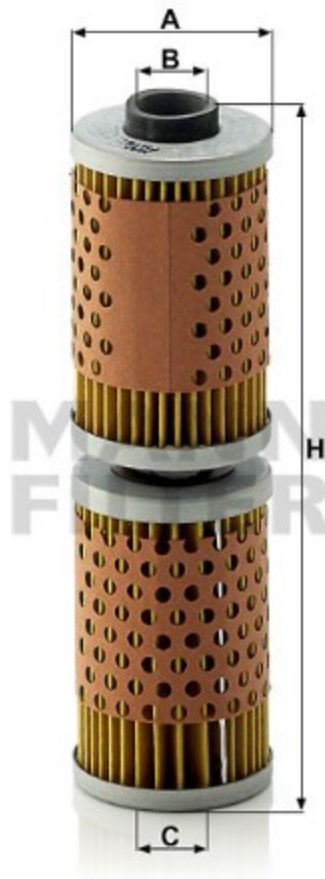

Katalog durchsuchen...

MH58x

Return

MANN FILTER

use

comparison numbers

Product description

| | |
|-----------------|---------------|
| filter type | oil filter |
| GTIN code | 4011558842000 |
| status | available |
| product details | with seal. |

Dimensions (mm)

| | |
|---|-----|
| A | 41 |
| B | 13 |
| C | 13 |
| H | 142 |

360°

REACH information