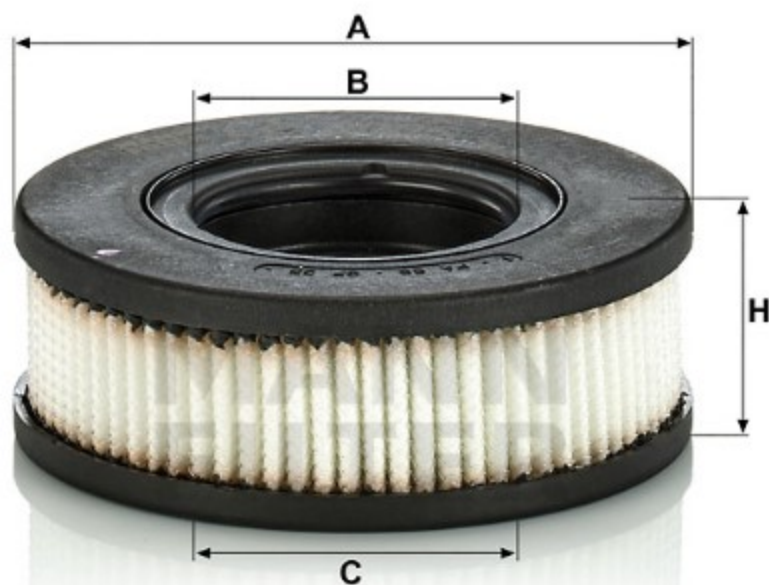

Search catalog...

LC 9005

Back

MANN-FILTER

Application

Cross reference

Product description

Filter type	Positive Crankcase Ventilation, Ventilator
GTIN code	4011558337094
Delivery status	Available

Dimensions (mm)

A	92
C	44
H	30

REACH information