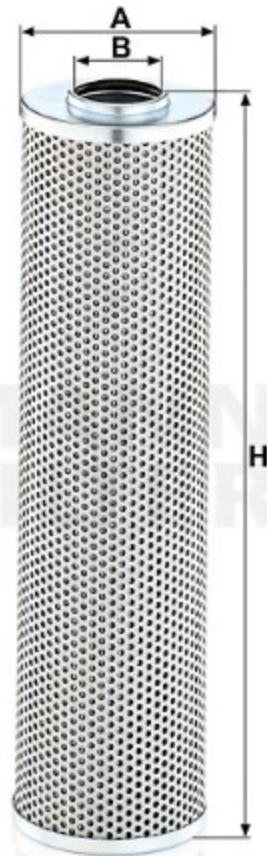

Search catalog...

HD 946/2

Back

MANN-FILTER

Application

Cross reference

### Product description

Filter type	Hydraulics
GTIN code	4011558466008
Delivery status	Available

### Dimensions (mm)

A	90
B	40
H	333

360°

REACH information