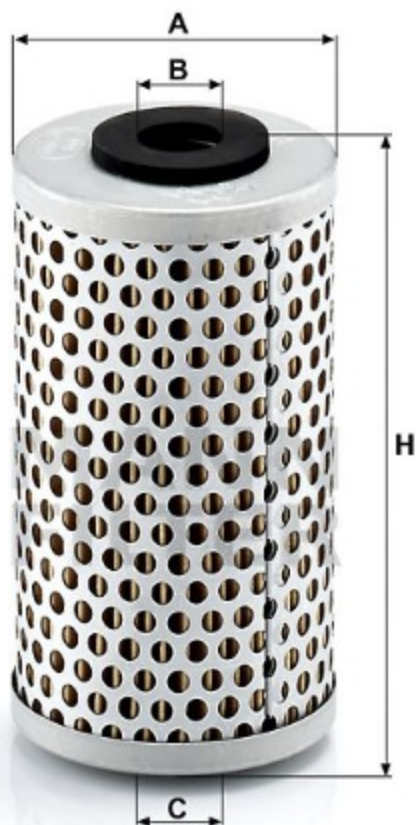

Search catalog...

H 601/6

MANN-FILTER

Application

Cross reference

Product description

Filter type	Hydraulic steering
GTIN code	4011558251116
Delivery status	Available

Dimensions (mm)

A	59
B	16
C	16
H	107

REACH information