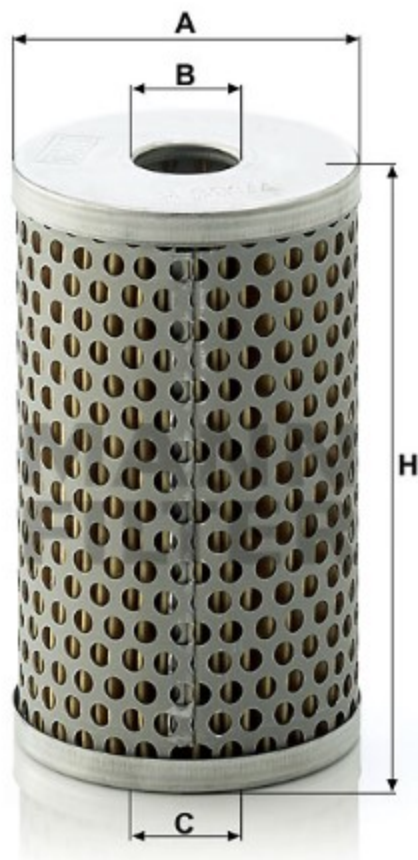

Search catalog...

H 601/4

 MANN-FILTER

 Application

 Cross reference

Product description

Filter type	Hydraulics, Hydraulic steering
GTIN code	4011558251000
Delivery status	Available

Dimensions (mm)

A	60
B	18
C	18
H	101

360°

REACH information