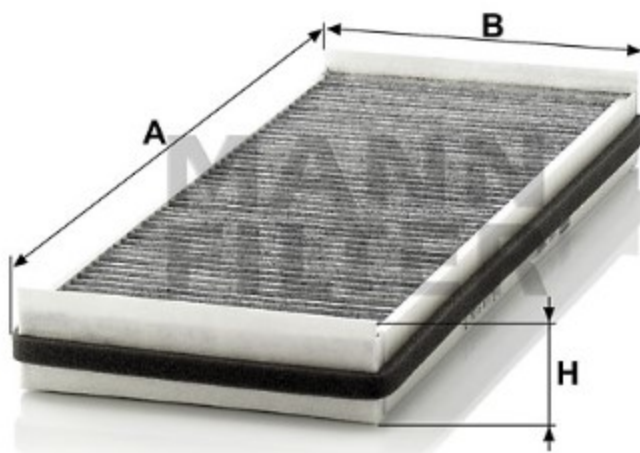

Search catalog...

CUK 3840

Back

MANN-FILTER

Application

Cross reference

Product description

Filter type	Cabin Air Filter
GTIN code	4011558409302
Delivery status	Available
Product Details	Activated carbon filter.
Benefits	What's the right cabin air filter for me?

Dimensions (mm)

A	382
B	152
H	39

[Mounting Instruction](#)

[REACH information](#)