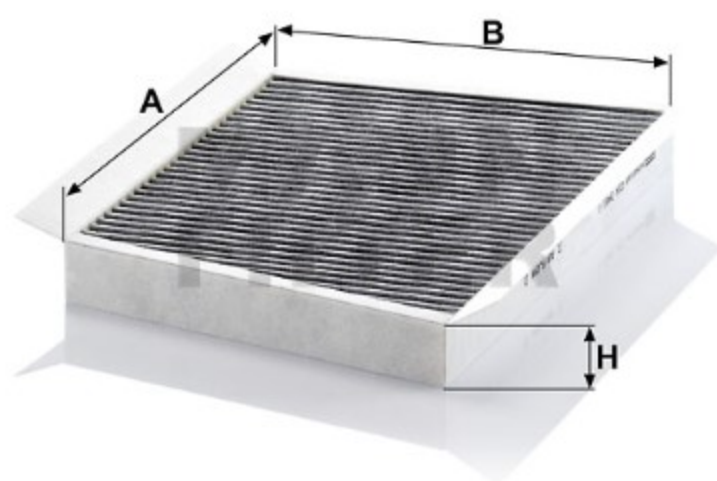

Search catalog...

CUK 3461/1

Back

MANN-FILTER

Application

Cross reference

Product description

Filter type Cabin Air Filter

GTIN code 4011558312305

Delivery status Available

Product Details Right-hand drive.
Activated carbon filter.

Benefits What's the right cabin air filter for me?

Dimensions (mm)

A 332

B 187

H 26

[Mounting Instruction](#)

360°

[REACH information](#)