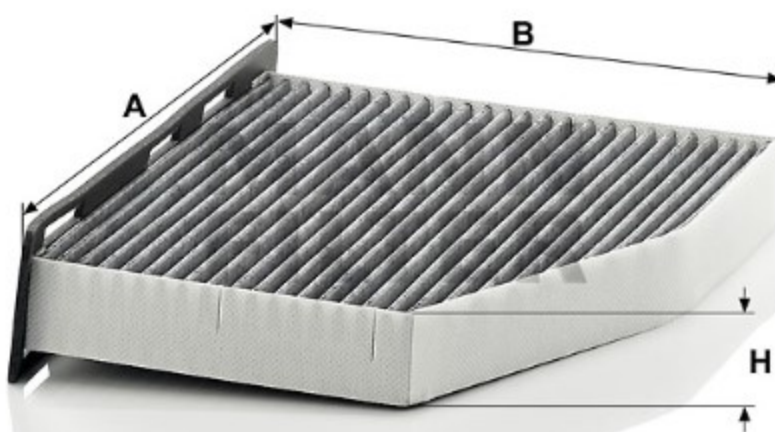

Search catalog...

CUK 2939/1

Back

MANN-FILTER

Application

Cross reference

### Product description

<b>Filter type</b>	Cabin Air Filter
<b>GTIN code</b>	4011558405304
<b>Delivery status</b>	Available
<b>Product Details</b>	Right-hand drive. Activated carbon filter.
<b>Benefits</b>	What's the right cabin air filter for me?

### Dimensions (mm)

<b>A</b>	288
<b>B</b>	215
<b>H</b>	34

[Mounting Instruction](#)

[REACH information](#)