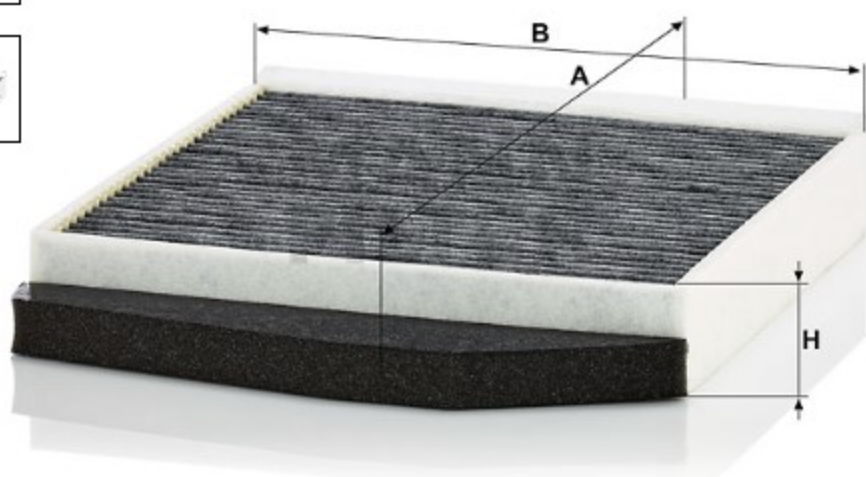

Search catalog...

CUK 2855/1

MANN-FILTER

Application

Cross reference

### Product description

<b>Filter type</b>	Cabin Air Filter
<b>GTIN code</b>	4011558410209
<b>Delivery status</b>	Available
<b>Product Details</b>	Right-hand drive. Activated carbon filter.

**Benefits** What's the right cabin air filter for me?

### Dimensions (mm)

<b>A</b>	278
<b>B</b>	244
<b>H</b>	39

[Mounting Instruction](#)

[REACH information](#)