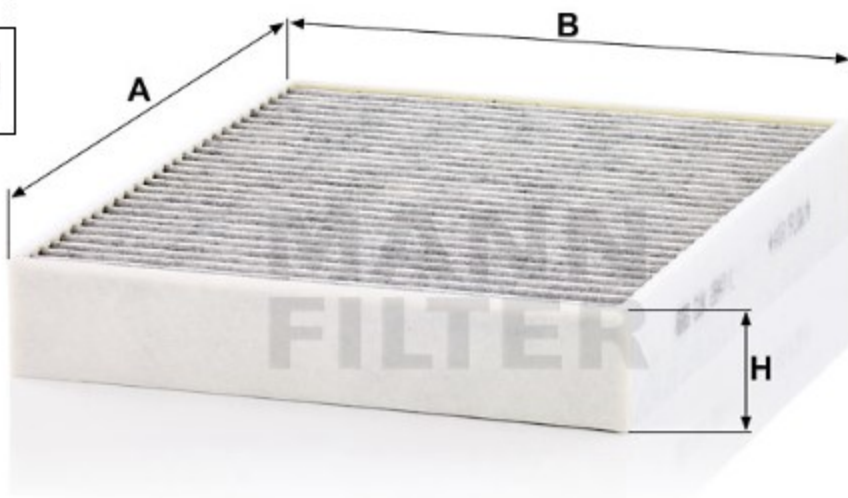

Search catalog...

CUK 2847/1

Back

MANN-FILTER

Application

Cross reference

Product description

Filter type	Cabin Air Filter
GTIN code	4011558076382
Delivery status	Available
Product Details	Activated carbon filter.
Benefits	What's the right cabin air filter for me?

Dimensions (mm)

A	278
B	219
H	41

[Mounting Instruction](#)

[Mounting video](#)

[REACH information](#)