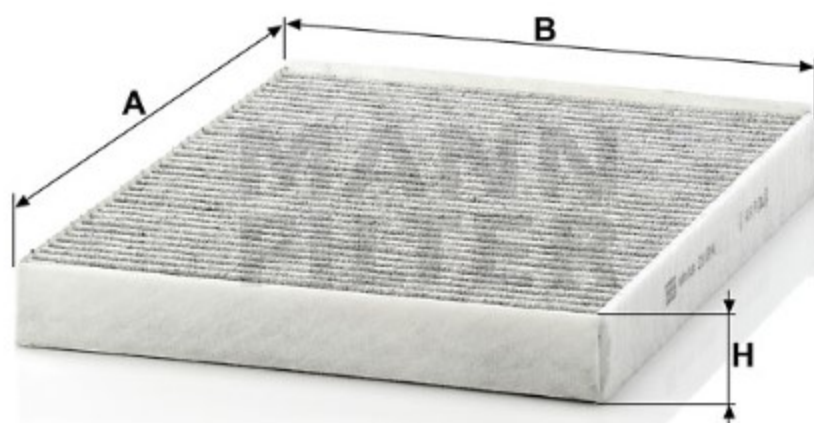

Search catalog...

CUK 2842

Back

MANN-FILTER

Application

Cross reference

Product description

Filter type	Cabin Air Filter
GTIN code	4011558406806
Delivery status	Available
Product Details	Activated carbon filter.
Benefits	What's the right cabin air filter for me?

Dimensions (mm)

A	278
B	219
H	30

[Mounting Instruction](#)

[Mounting video](#)

[REACH information](#)