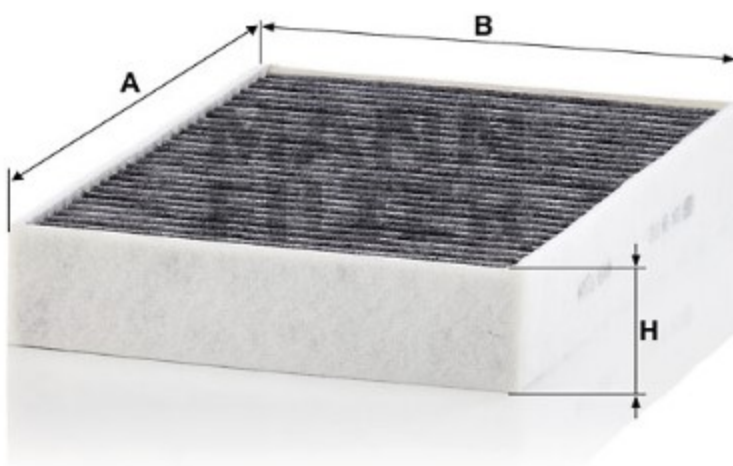

Search catalog...

CUK 28 016

Back

MANN-FILTER

Application

Cross reference

Product description

Filter type	Cabin Air Filter
GTIN code	4011558807467
Delivery status	Available
Product Details	Activated carbon filter.
Benefits	What's the right cabin air filter for me?

Dimensions (mm)

A	272
B	194
H	43

[Mounting Instruction](#)

[REACH information](#)