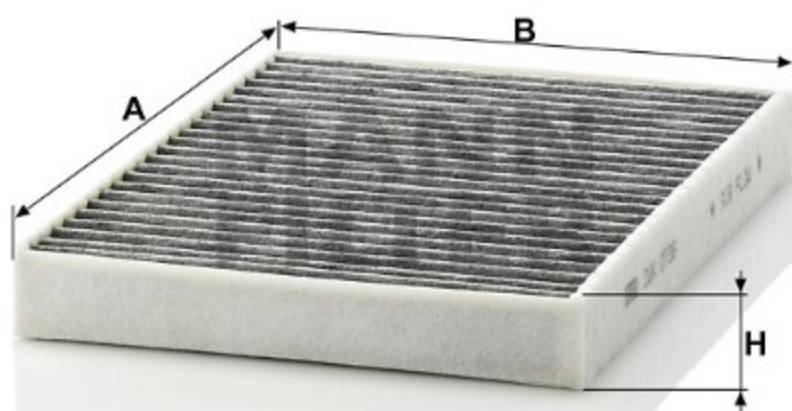

Search catalog...

CUK 2736-2

Back

MANN-FILTER

Application

Cross reference

Product description

Filter type	Cabin Air Filter
GTIN code	4011558303105
Delivery status	Available
Product Details	Set. Activated carbon filter.

Benefits What's the right cabin air filter for me?

Dimensions (mm)

A	262
B	198
H	32

[Mounting Instruction](#)

[REACH information](#)