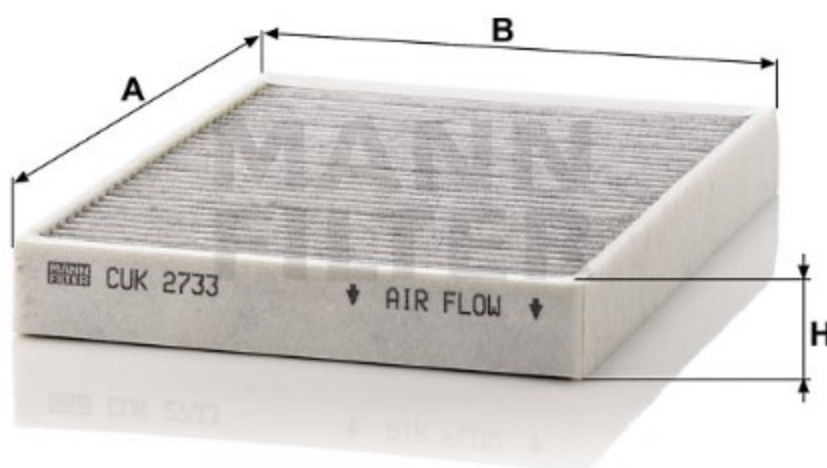

Search catalog...

CUK 2733

Back

MANN-FILTER

Application

Cross reference

Product description

Filter type	Cabin Air Filter
GTIN code	4011558411008
Delivery status	Available
Product Details	Activated carbon filter.
Benefits	What's the right cabin air filter for me?

Dimensions (mm)

A	280
B	195
H	33

[Mounting Instruction](#)

[Mounting video](#)

[REACH information](#)