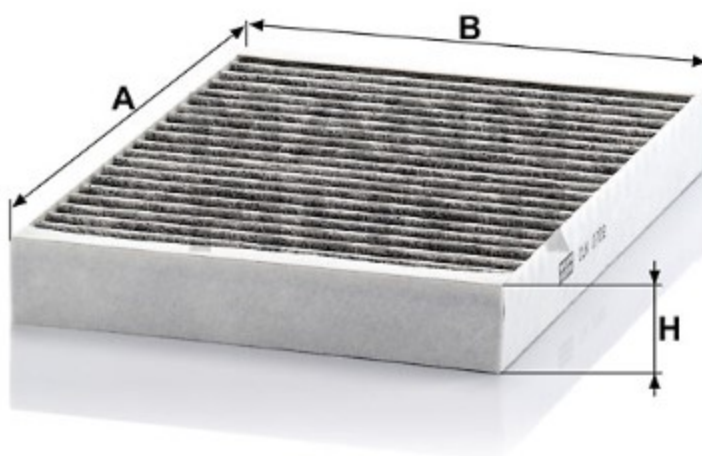

Search catalog...

CUK 2722-2

Back

MANN-FILTER

Application

Cross reference

Product description

Filter type	Cabin Air Filter
GTIN code	4011558410704
Delivery status	Available
Product Details	Set. Activated carbon filter.
Benefits	What's the right cabin air filter for me?

Dimensions (mm)

A	263
B	184
H	30

[Mounting Instruction](#)

360°

[REACH information](#)