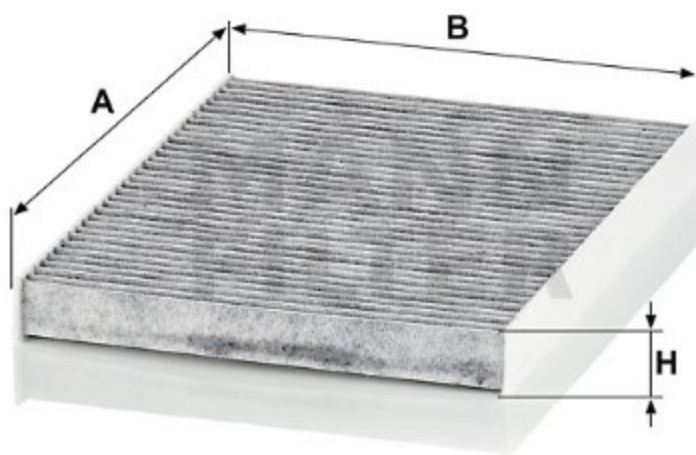

Search catalog...

CUK 2422

MANN-FILTER

Application

Cross reference

Product description

Filter type	Cabin Air Filter
GTIN code	4011558308100
Delivery status	Available
Product Details	Activated carbon filter.
Benefits	What's the right cabin air filter for me?

Dimensions (mm)

A	232
B	180
H	21

[Mounting Instruction](#)

[REACH information](#)