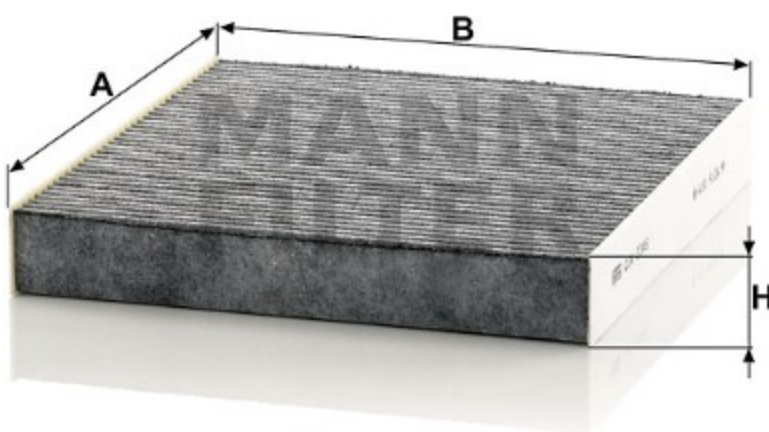

Search catalog...

CUK 2345

Back

MANN-FILTER

Application

Cross reference

Product description

Filter type	Cabin Air Filter
GTIN code	4011558038854
Delivery status	Available
Product Details	Activated carbon filter.
Benefits	What's the right cabin air filter for me?

Dimensions (mm)

A	221
B	201
H	30

[Mounting Instruction](#)

[REACH information](#)