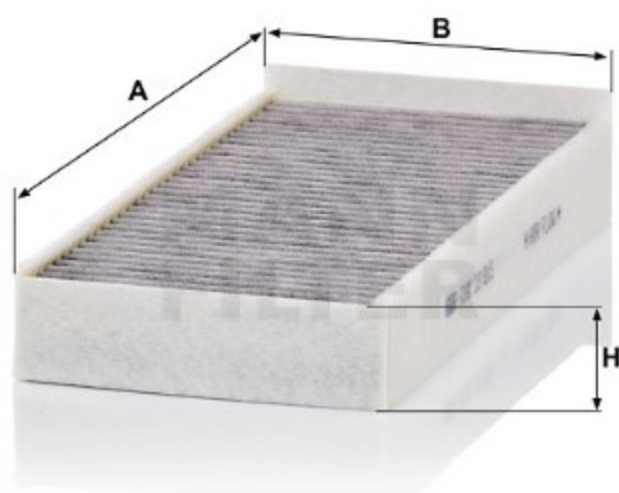

Search catalog...

CUK 23 015-2

MANN-FILTER

Application

Cross reference

Product description

Filter type	Cabin Air Filter
GTIN code	4011558074258
Delivery status	Available
Product Details	Set. Activated carbon filter.

Benefits What's the right cabin air filter for me?

Dimensions (mm)

A	233
B	115
H	32

[Mounting Instruction](#)

[REACH information](#)