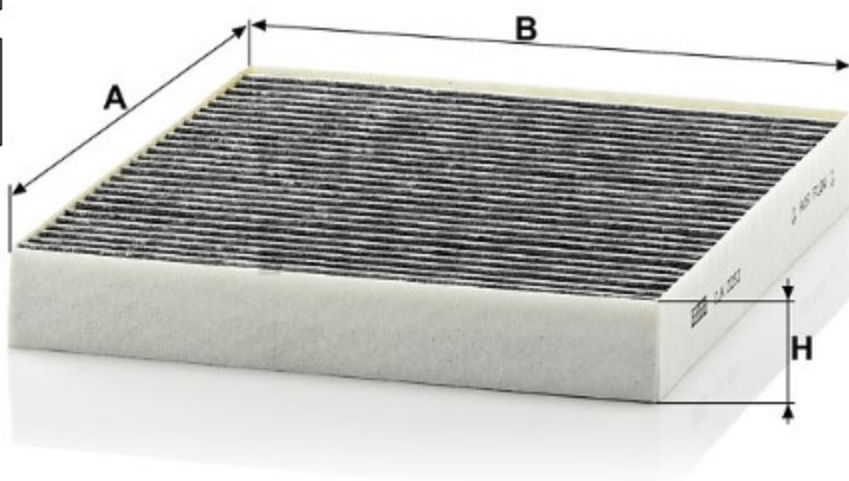

Search catalog...

CUK 2252

Back

MANN-FILTER

Application

Cross reference

Product description

Filter type	Cabin Air Filter
GTIN code	4011558005153
Delivery status	Available
Product Details	Activated carbon filter.
Benefits	What's the right cabin air filter for me?

Dimensions (mm)

A	216
B	200
H	30

[Mounting Instruction](#)

REACH information