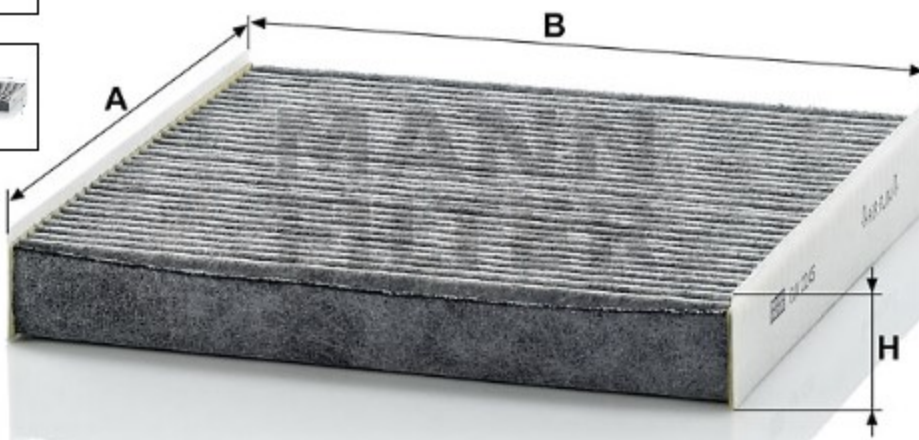

Search catalog...

CUK 2245

Back

MANN-FILTER

Application

Cross reference

Product description

Filter type	Cabin Air Filter
GTIN code	4011558411503
Delivery status	Available
Product Details	Activated carbon filter.
Benefits	What's the right cabin air filter for me?

Dimensions (mm)

A	218
B	226
H	36

[Mounting Instruction](#)

REACH information