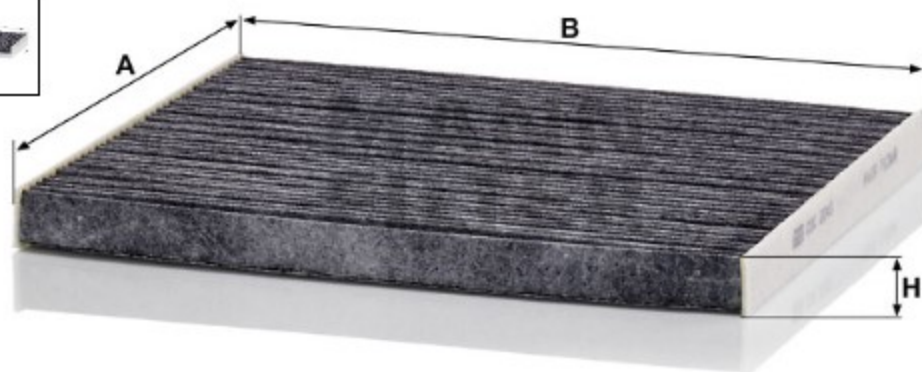

Search catalog...

CUK 2243

Back

MANN-FILTER

Application

Cross reference

Product description

Filter type	Cabin Air Filter
GTIN code	4011558539801
Delivery status	Available
Product Details	Activated carbon filter.
Benefits	What's the right cabin air filter for me?

Dimensions (mm)

A	222
B	268
H	21

[Mounting Instruction](#)

[Mounting video](#)

[REACH information](#)