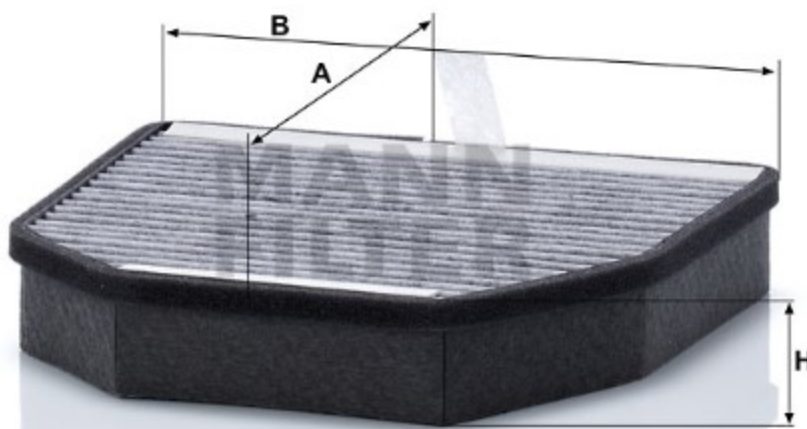

Search catalog...

CUK 2241-2

Back

MANN-FILTER

Application

Cross reference

Product description

Filter type	Cabin Air Filter
GTIN code	4011558411701
Delivery status	Available
Product Details	Set. Activated carbon filter.

Benefits What's the right cabin air filter for me?

Dimensions (mm)

A	199
B	212
H	40

[Mounting Instruction](#)

360°

[REACH information](#)