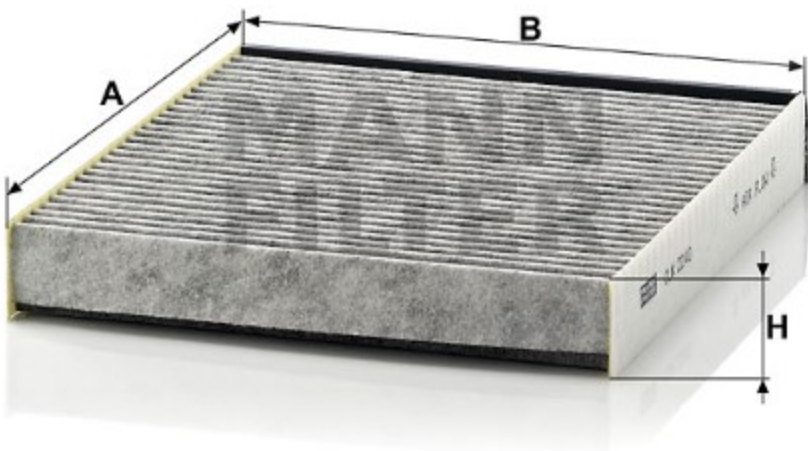

Search catalog...

CUK 2240

Back

MANN-FILTER

Application

Cross reference

Product description

Filter type	Cabin Air Filter
GTIN code	4011558000165
Delivery status	Available
Product Details	Activated carbon filter.
Benefits	What's the right cabin air filter for me?

Dimensions (mm)

A	227
B	194
H	30

Mounting Instruction

REACH information