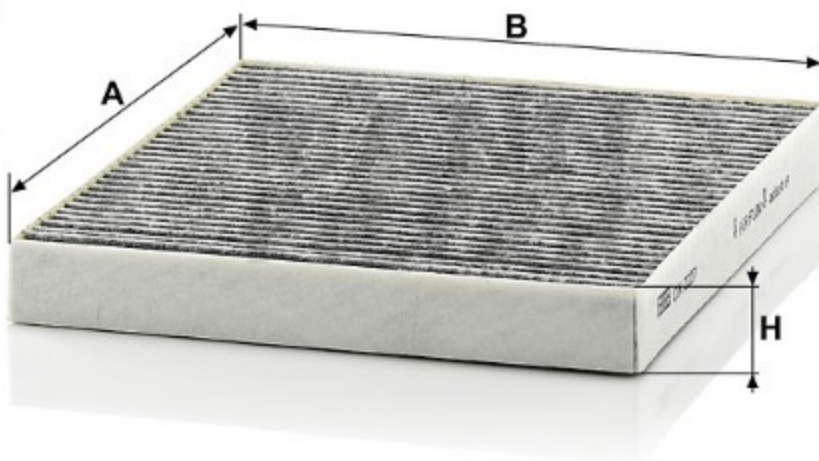

Search catalog...

CUK 2227

Back

MANN-FILTER

Application

Cross reference

Product description

Filter type	Cabin Air Filter
GTIN code	4011558541408
Delivery status	Available
Product Details	Activated carbon filter.
Benefits	What's the right cabin air filter for me?

Dimensions (mm)

A	217
B	195
H	25

[Mounting Instruction](#)

[REACH information](#)