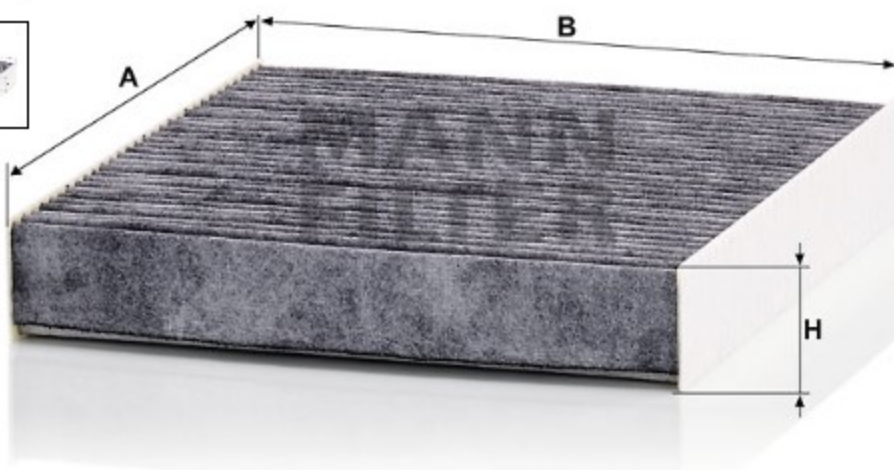

Search catalog...

CUK 22 011

[Back](#)

MANN-FILTER

Application

Cross reference

Product description

Filter type	Cabin Air Filter
GTIN code	4011558066659
Delivery status	Available
Product Details	Activated carbon filter.
Benefits	What's the right cabin air filter for me?

Dimensions (mm)

A	216
B	200
H	35

[Mounting Instruction](#)

[Mounting video](#)

[REACH information](#)