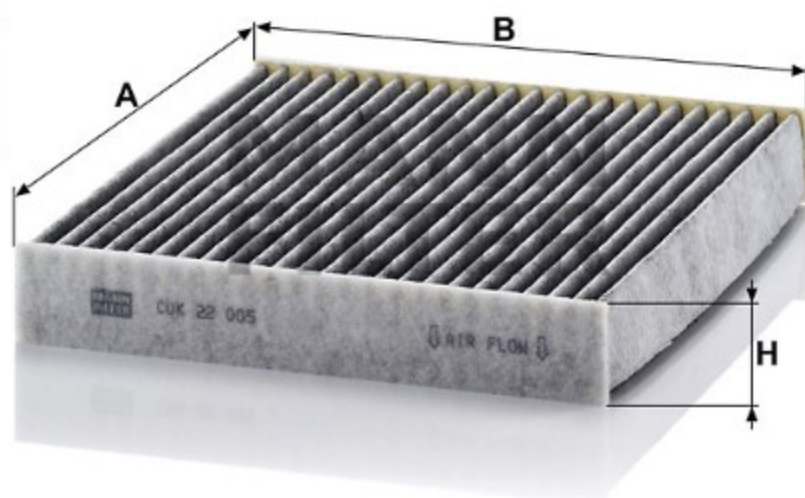

Search catalog...

CUK 22 005

Back

MANN-FILTER

Application

Cross reference

Product description

Filter type	Cabin Air Filter
GTIN code	4011558013240
Delivery status	Available
Product Details	Activated carbon filter.
Benefits	What's the right cabin air filter for me?

Dimensions (mm)

A	218
B	253
H	35

[Mounting Instruction](#)

360°

[REACH information](#)