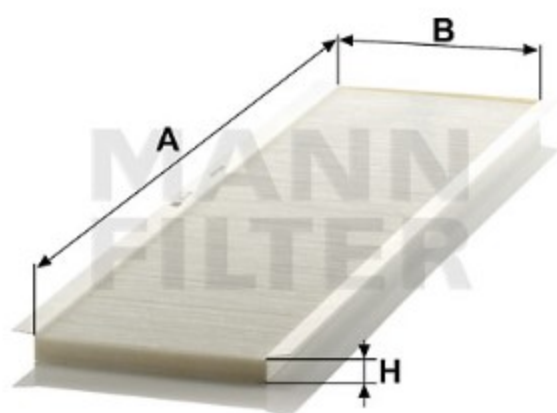

Search catalog...

CU 91 001

MANN-FILTER

Application

Cross reference

### Product description

<b>Filter type</b>	Cabin Air Filter
<b>GTIN code</b>	4011558023270
<b>Delivery status</b>	Available
<b>Product Details</b>	Particulate filter.
<b>Benefits</b>	What's the right cabin air filter for me?

### Dimensions (mm)

<b>A</b>	905
<b>B</b>	211
<b>H</b>	21

REACH information