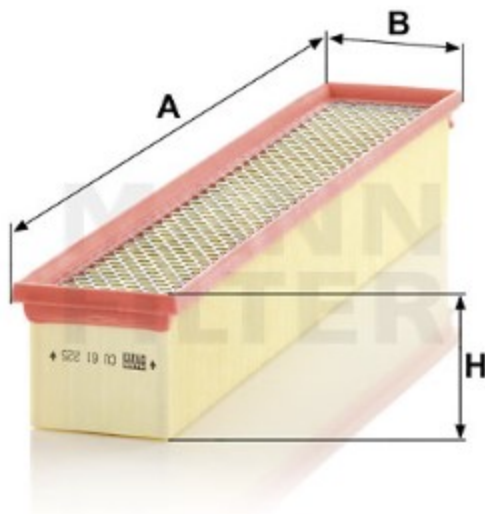

Search catalog...

CU 61 225

MANN-FILTER

Application

Cross reference

### Product description

<b>Filter type</b>	Cabin Air Filter
<b>GTIN code</b>	4011558007713
<b>Delivery status</b>	Available
<b>Product Details</b>	Particulate filter.
<b>Benefits</b>	What's the right cabin air filter for me?

### Dimensions (mm)

<b>A</b>	610
<b>B</b>	103
<b>H</b>	85

REACH information