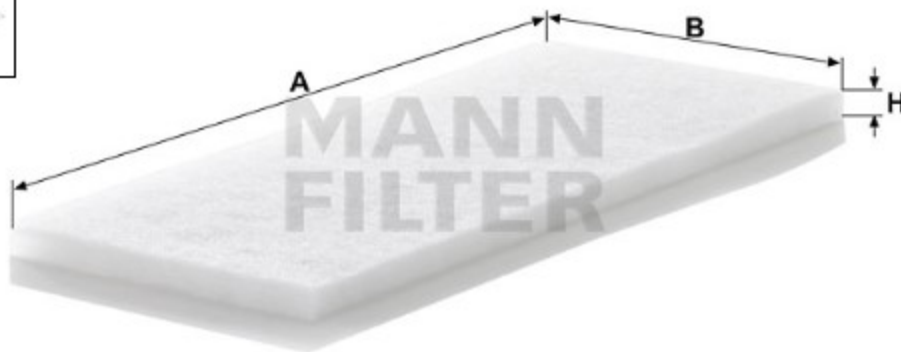

Search catalog...

CU 5620

Back

MANN-FILTER

Application

Cross reference

Product description

Filter type	Cabin Air Filter
GTIN code	
Delivery status	Not supplied individually
Product Details	Particulate filter.
Benefits	What's the right cabin air filter for me?

Dimensions (mm)

A	560
B	230
H	20

REACH information