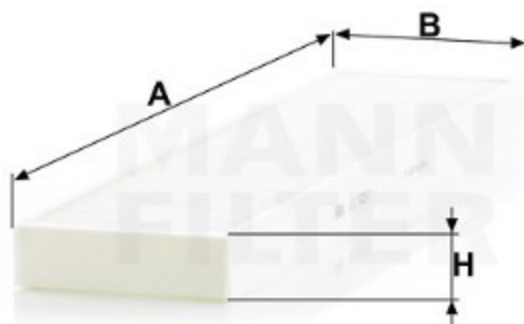

Search catalog...

CU 5257

Back

MANN-FILTER

Application

Cross reference

### Product description

<b>Filter type</b>	Cabin Air Filter
<b>GTIN code</b>	4011558246501
<b>Delivery status</b>	Available
<b>Product Details</b>	Particulate filter.
<b>Benefits</b>	What's the right cabin air filter for me?

### Dimensions (mm)

<b>A</b>	515
<b>B</b>	108
<b>H</b>	32

Mounting Instruction

REACH information