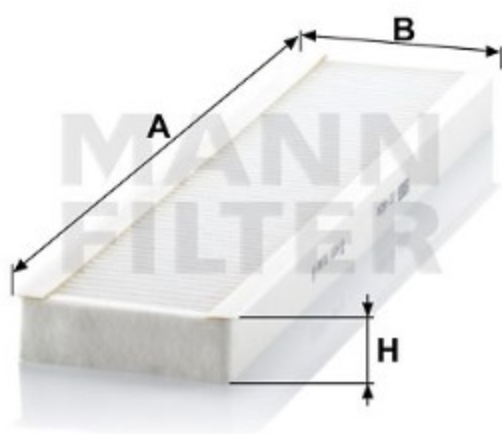

Search catalog...

CU 4624

Back

MANN-FILTER

Application

Cross reference

Product description

Filter type	Cabin Air Filter
GTIN code	4011558309107
Delivery status	Available
Product Details	Particulate filter.
Benefits	What's the right cabin air filter for me?

Dimensions (mm)

A	460
B	108
H	30

[Mounting Instruction](#)

[REACH information](#)