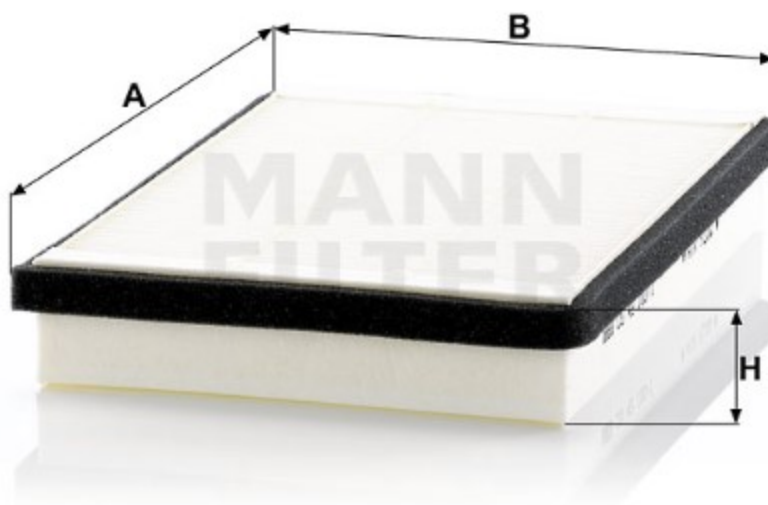

Search catalog...

CU 42 100/1

[Back](#)

MANN-FILTER

Application

Cross reference

Product description

Filter type	Cabin Air Filter
GTIN code	4011558034511
Delivery status	Available
Product Details	Particulate filter.
Benefits	What's the right cabin air filter for me?

Dimensions (mm)

A	304
B	188
H	45

REACH information