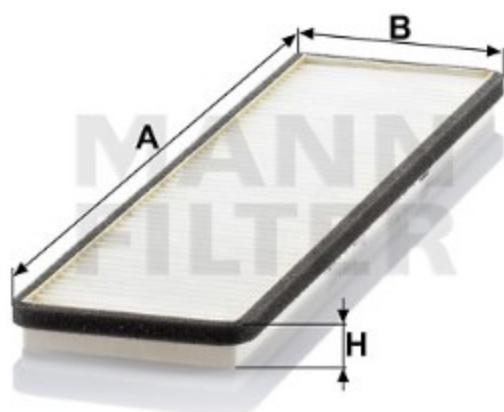

Search catalog...

CU 42 001

MANN-FILTER

Application

Cross reference

### Product description

|                        |   |
|------------------------|---|
| <b>Filter type</b>     | Cabin Air Filter                          |
| <b>GTIN code</b>       | 4011558012038                             |
| <b>Delivery status</b> | Available                                 |
| <b>Product Details</b> | Particulate filter.                       |
| <b>Benefits</b>        | What's the right cabin air filter for me? |

### Dimensions (mm)

|          |     |
|----------|-----|
| <b>A</b> | 417 |
| <b>B</b> | 100 |
| <b>H</b> | 20  |

REACH information