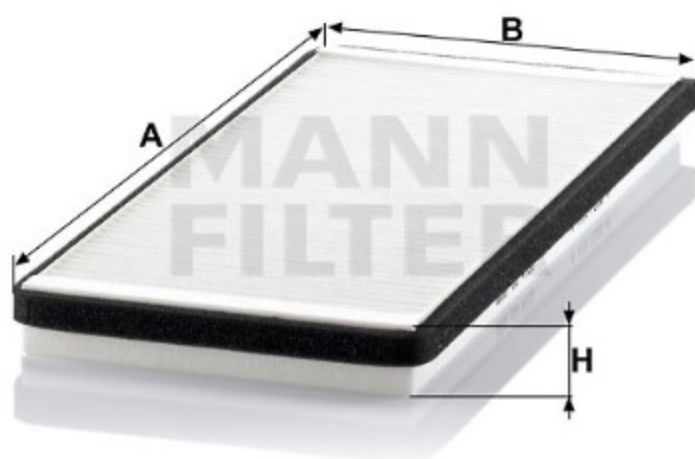

Search catalog...

CU 4150

MANN-FILTER

Application

Cross reference

Product description

Filter type	Cabin Air Filter
GTIN code	4011558316907
Delivery status	Available
Product Details	Particulate filter.
Benefits	What's the right cabin air filter for me?

Dimensions (mm)

A	422
B	194
H	30

REACH information