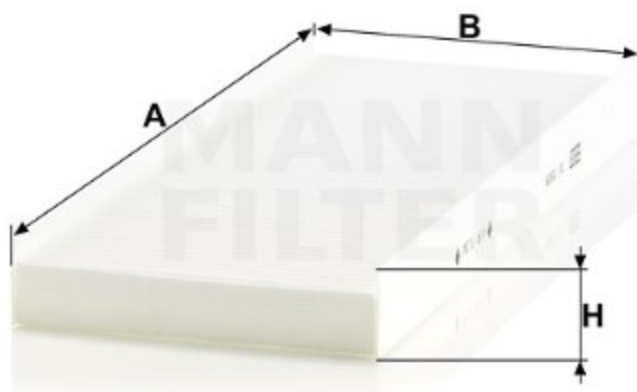

Search catalog...

CU 3955

Back

MANN-FILTER

Application

Cross reference

### Product description

<b>Filter type</b>	Cabin Air Filter
<b>GTIN code</b>	4011558304003
<b>Delivery status</b>	Available
<b>Product Details</b>	Particulate filter.
<b>Benefits</b>	What's the right cabin air filter for me?

### Dimensions (mm)

<b>A</b>	387
<b>B</b>	148
<b>H</b>	33

[Mounting Instruction](#)

[REACH information](#)