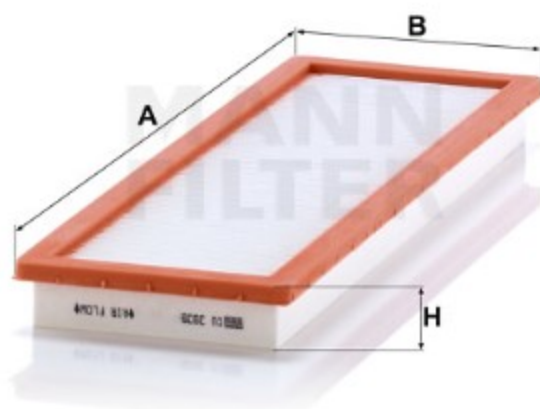

Search catalog...

CU 3939

Back

MANN-FILTER

Application

Cross reference

### Product description

<b>Filter type</b>	Cabin Air Filter
<b>GTIN code</b>	4011558322403
<b>Delivery status</b>	Available
<b>Product Details</b>	Particulate filter.
<b>Benefits</b>	What's the right cabin air filter for me?

### Dimensions (mm)

<b>A</b>	390
<b>B</b>	125
<b>H</b>	30

REACH information