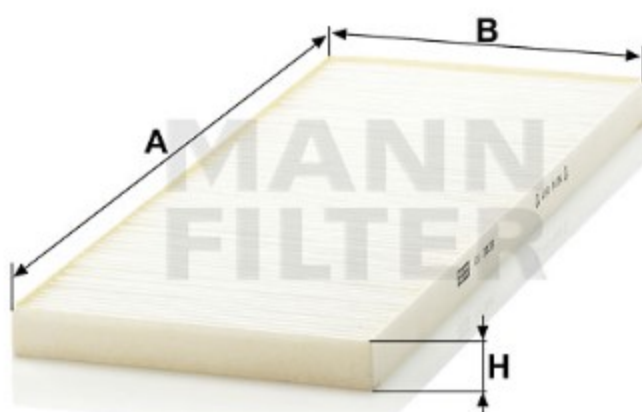

Search catalog...

CU 3935

Back

MANN-FILTER

Application

Cross reference

Product description

Filter type	Cabin Air Filter
GTIN code	4011558004408
Delivery status	Available
Product Details	Particulate filter.
Benefits	What's the right cabin air filter for me?

Dimensions (mm)

A	388
B	143
H	19

REACH information