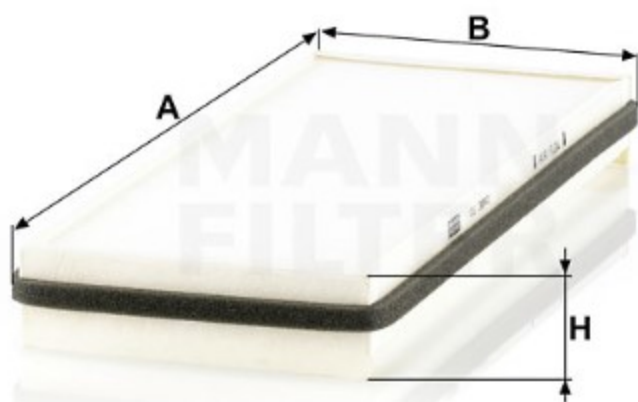

Search catalog...

CU 3840

 MANN-FILTER

 Application

 Cross reference

Product description

| | |
|------------------------|---|
| Filter type | Cabin Air Filter |
| GTIN code | 4011558313104 |
| Delivery status | Available |
| Product Details | Particulate filter. |
| Benefits | What's the right cabin air filter for me? |

Dimensions (mm)

| | |
|----------|-----|
| A | 382 |
| B | 152 |
| H | 39 |

 [Mounting Instruction](#)

 [REACH information](#)