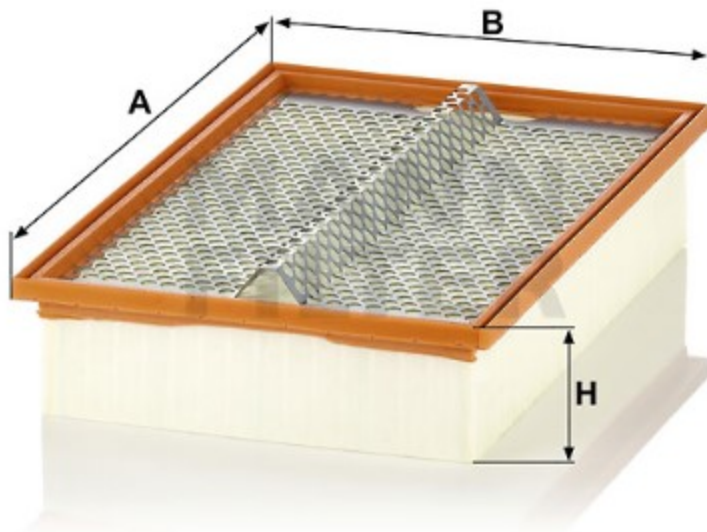

Search catalog...

CU 38 269

Back

MANN-FILTER

Application

Cross reference

Product description

Filter type	Cabin Air Filter
GTIN code	4011558350109
Delivery status	Available
Product Details	Particulate filter.
Benefits	What's the right cabin air filter for me?

Dimensions (mm)

A	376
B	242
H	78

REACH information