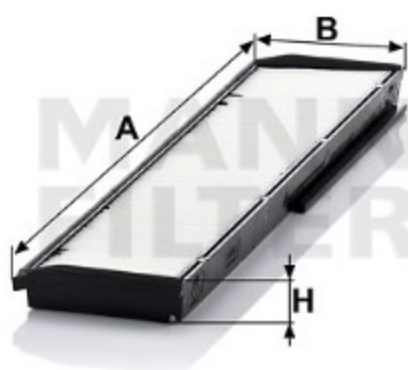

Search catalog...

CU 3822-2

Back

MANN-FILTER

Application

Cross reference

Product description

Filter type	Cabin Air Filter
GTIN code	4011558315603
Delivery status	Available
Product Details	Set. Particulate filter.

Benefits What's the right cabin air filter for me?

Dimensions (mm)

A	372
B	85
H	20

[Mounting Instruction](#)

[REACH information](#)