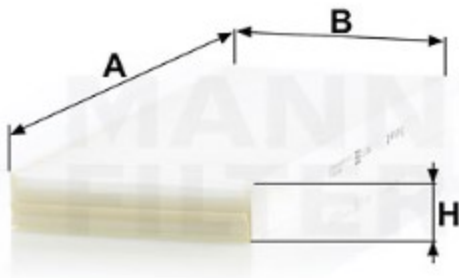

Search catalog...

CU 3649

Back

MANN-FILTER

Application

Cross reference

Product description

Filter type	Cabin Air Filter
GTIN code	4011558308803
Delivery status	Available
Product Details	Particulate filter.
Benefits	What's the right cabin air filter for me?

Dimensions (mm)

A	367
B	125
H	27

[Mounting Instruction](#)

[REACH information](#)