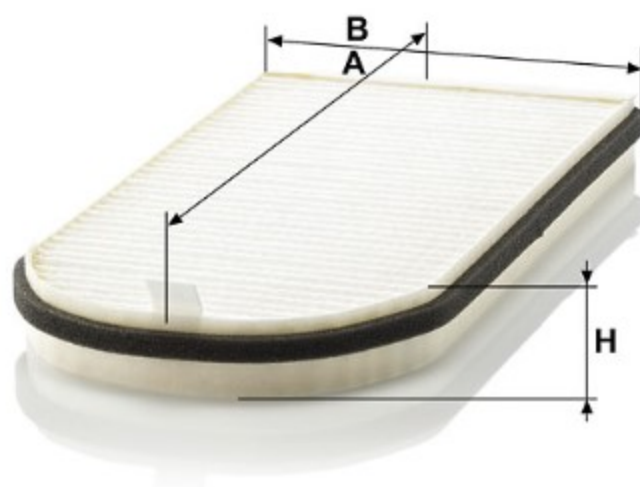

Search catalog...

CU 3642-2

MANN-FILTER

Application

Cross reference

Product description

Filter type	Cabin Air Filter
GTIN code	4011558315702
Delivery status	Available
Product Details	Set. Particulate filter.

Benefits What's the right cabin air filter for me?

Dimensions (mm)

A	368
B	175
H	30

[Mounting Instruction](#)

[REACH information](#)